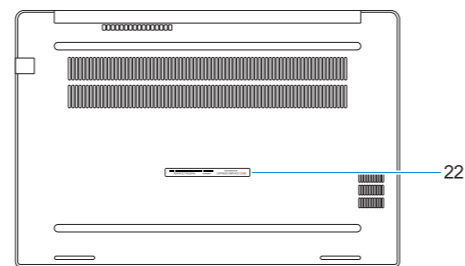

© 2017 Dell Inc. or its subsidiaries.

© 2017 Microsoft Corporation.

2017-03

Features

Značajke | Jellemzők | Компоненты | Funkcije

- | | |
|-----------------------------------|---|
| 1. Camera | 12. NFC sensor (optional) |
| 2. Camera status light | 13. Status light |
| 3. Microphones | 14. Speakers |
| 4. Power button | 15. Touchpad |
| 5. Security cable slot | 16. Smartcard reader (optional) |
| 6. Network port | 17. Pointstick (optional) |
| 7. USB 3.0 port with PowerShare | 18. USB 3.0 ports |
| 8. microSD port | 19. HDMI port |
| 9. USIM port | 20. DisplayPort over USB Type-C (optional Thunderbolt™ 3) |
| 10. Headset port | 21. Power connector port |
| 11. Fingerprint reader (optional) | 22. Service tag label |